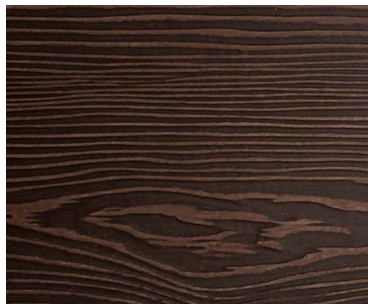

SilvaSeries™

SilvaWood 

CEMENT SIDING WITH A UNIQUE TWO-TONE WOOD GRAIN APPEARANCE.

The days of choosing between the beauty of real wood and the durability of fibre cement siding products are long gone. Our wood-grain textured fibre cement SilvaWood™ products, available in all standard fibre cement sizes, are factory prefinished in 12 gorgeous colours that mimic the look of real wood; boosting curb appeal and adding value to any new construction or remodel project. Order a sample pack today to see the true beauty of SilvaWood™. If you have a particular hue in mind, ask us how easy it is to do any custom colour.

**Perfect for Single or Multi
Family and Commercial**

**30-Year
Coating Warranty**

**Matching Trim and
Caulking Available**

Texas Toffee

Ginger Snap

Peanut Brittle

DAP Caulk Colour Match: BR132

Texas Toffee

DAP Caulk Colour Match: BR106

Chocolate Cloud

DAP Caulk Colour Match: BR107

Chocolate Eclair

DAP Caulk Color Match: BR140

Coconut Cream

DAP Caulk Colour Match: BE305

Butterscotch